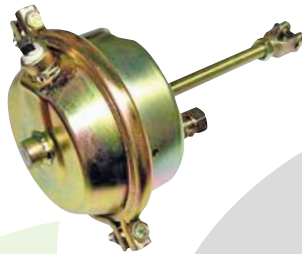

Spring Brake Service Chambers

Armada Part #	Type	Stroke
BN24SC	24	2.50"
BN30SC	30	2.50"

Spring Brake Combo Chambers

Armada Part #	Type	Stroke
BN3030SB	3030	Stroke - 2.50"
BN3030SB-LS	3030	Long Stroke - 3.00"
BN3030SB-LS-WC	3030	Long Stroke Welded Clevis - 3.00"
BN3030SB-INTRX	3030	Stroke - 2.50" INTRAAX