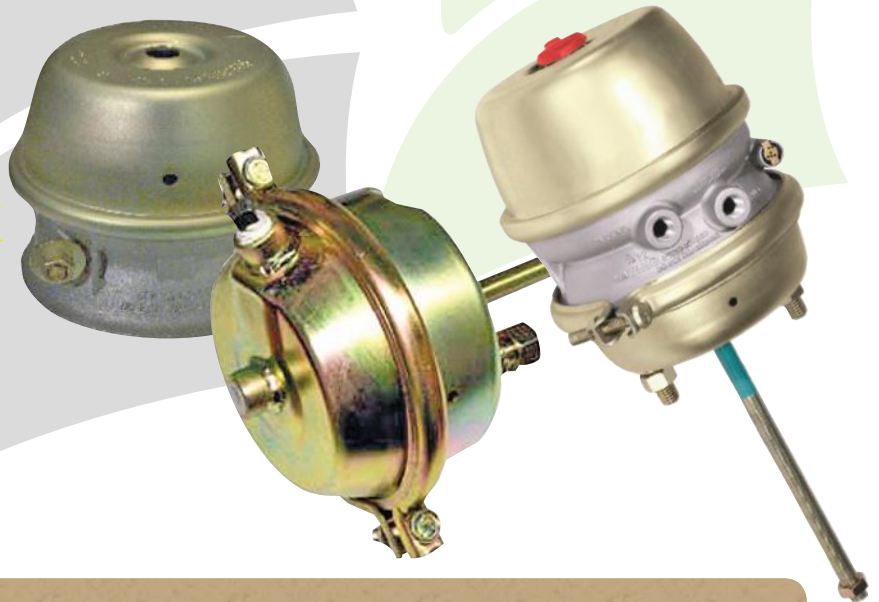

Now In Stock
Armada Brake Chambers

Armada Brake Chambers are backed by a One Year Warranty*

- Full selection of standard sizes available
- High quality direct replacements and repair parts
- Clevis Assemblies and Diaphragms also available

Spring Brake Service Chambers

Armada Part #	Type	Stroke
BN24SC	24	2.50"
BN30SC	30	2.50"

Spring Brake Combo Chambers

Armada Part #	Type	Stroke
BN3030SB	3030	Stroke - 2.50"
BN3030SB-LS	3030	Long Stroke - 3.00"
BN3030SB-LS-WC	3030	Long Stroke Welded Clevis - 3.00"
BN3030SB-INTRX	3030	Stroke - 2.50" INTRAAX