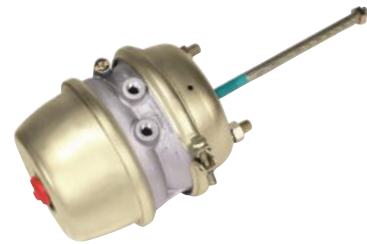

Spring Brake Service Chambers

Armada Part #	Type	Stroke
BN24SC	24	2.50"
BN30SC	30	2.50"

Spring Brake Combo Chambers

Armada Part #	Type	Stroke
BN3030SB	3030	Stroke - 2.50"
BN3030SB-LS	3030	Long Stroke - 3.00"
BN3030SB-LS-WC	3030	Long Stroke Welded Clevis - 3.00"
BN3030SB-INTRX	3030	Stroke - 2.50" INTRAAX

Piggy Backs

Armada Part #	Type	Description
BN3030PK	3030	Piggy Back Kit 2.50"
BN-3030PK-LS	3030	Long Stroke Piggy Back Kit - 3.00"

ADB Spring Brakes

Armada Part #	Type	Description
BN1824.D	18/24	Air Disc Brake
BN2024.D	20/24	Air Disc Brake